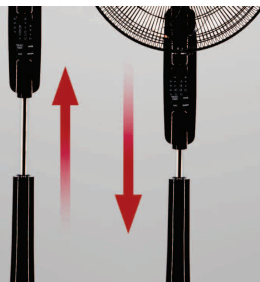

HITACHI

Hitachi AC Stand Fan

LF-A6RGBN

The Art of Ease

Set Your Comfort up to 8 Hours

Customize your comfort with our fan's timer settings, allowing you to choose from 1,2,4, or a maximum of 8 hours for tailored cooling convenience.

Adjustable Height

Optimal comfort for individuals of varying heights or in spaces with specific needs, providing a flexible and adaptable cooling solution.

Silent Mode

Enjoy a calm and cool atmosphere with our fan's silent mode, offering efficient airflow with minimal noise disruption.

Specifications

Model Name	LF-A6RGBN
Colour	Black
Product Type	AC Motor Stand Fan
Power (W)	55
Voltage (V)	220-240
Frequency (Hz)	50/60
Sound Level (dB) – Silent/Min/Max	50.5/56.7/65
Air Velocity (RPM) – Low/Mid/High	1000/1100/1200
Air Flow (m³/min)	60
Oscillation Angle	70°
Adjustable Height (mm)	195
Dimension WxDxH (mm)	445x425x1375
Weight (kg)	7.1